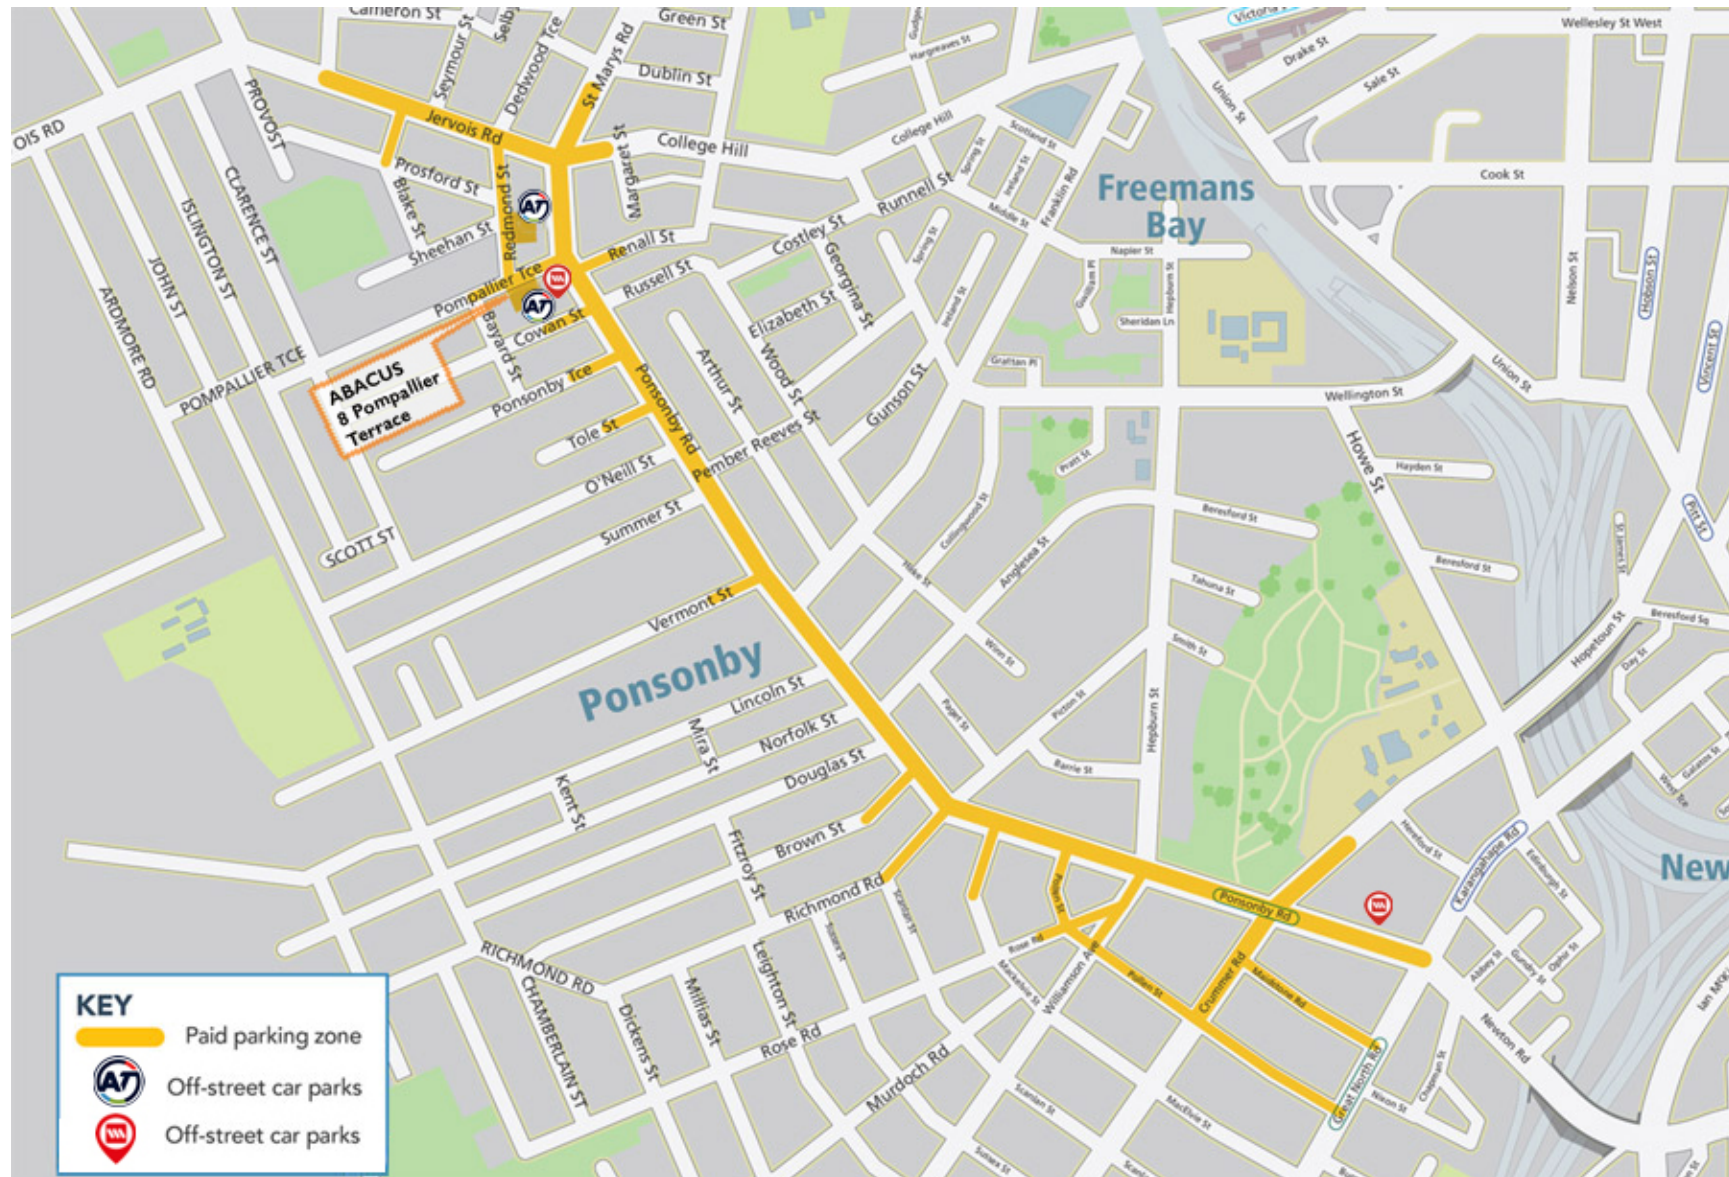

Paid and Metered Carparking Operated by AT and Wilson Carparking

ABACUS Counselling Training & Supervision Ltd NZQA reg | Phone 09 360 6957

Email office@acts.co.nz Web www.acts.co.nz | Office 8 Pomallier Terrace, Ponsonby, Auckland 1011 1142